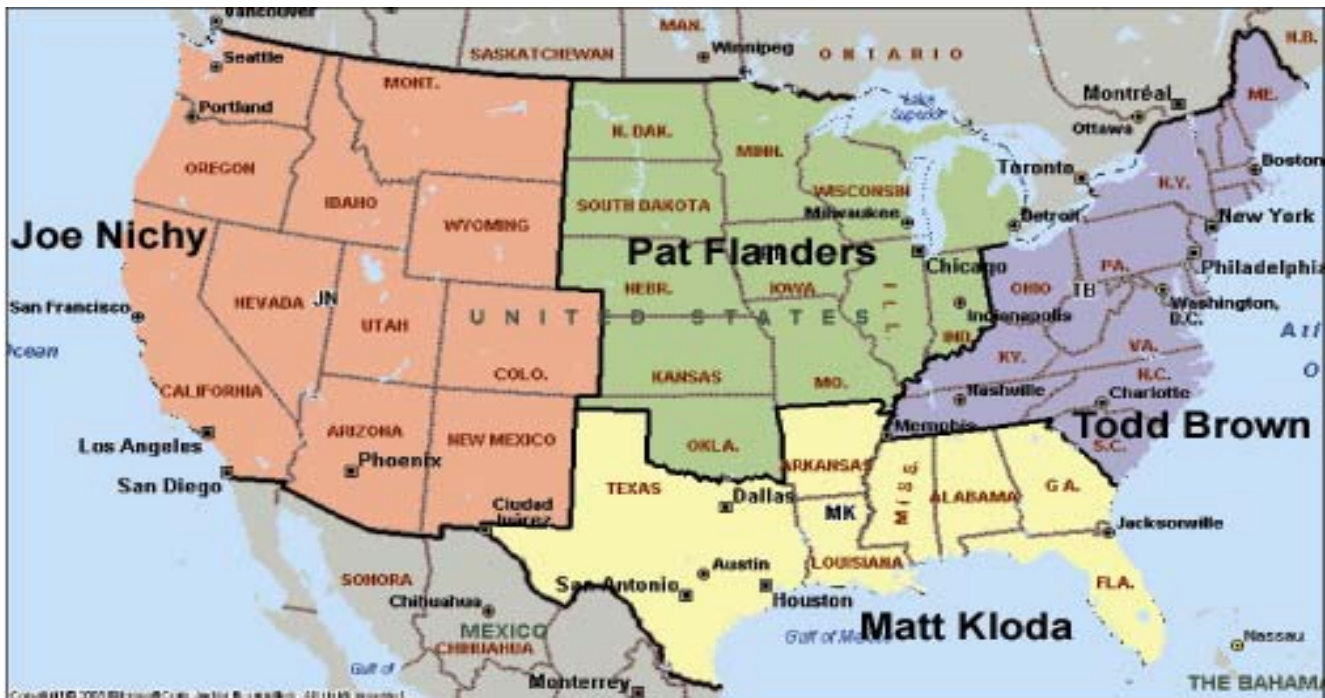

Current Transportation Case Studies

Applications:

- ATV
- Crop Duster
- Environmental Trailer
- Hauling Trailer
- Horse Transport Vehicle
- Hort Equipment
- Transport Trailer
- Van Interiors
- Van Roof

To obtain a case study contact your Regional Sales Manager.